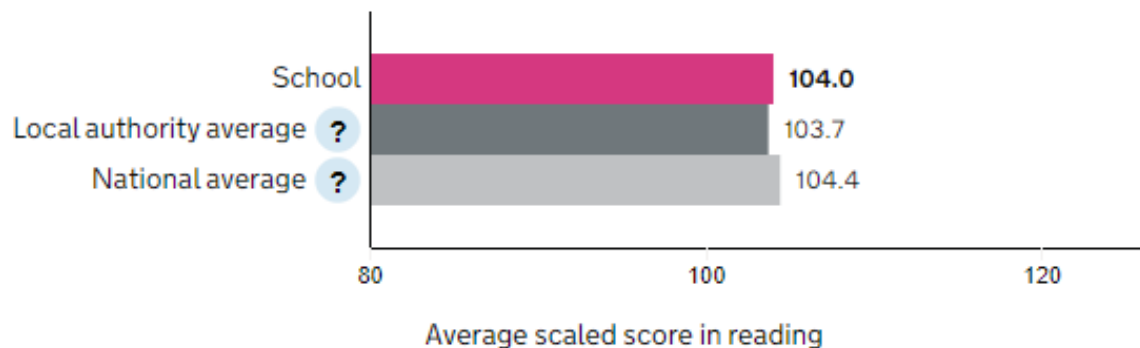

Year 6 SATS Results 2021/22		
Subjects	Expected	Greater Depth
Reading (National = 74%)	74%	33%
Writing (Teacher Assessment) (National = 69%)	80%	27%
Maths (National = 71%)	84%	33%
Combined (R,W & M) (National = 59%)	70%	18%
SPAG (National = 72%)	79%	45%
Science (Teacher Assessment) (National = 79%)	75%	

Year 6 Progress Scores	
Subjects	Progress Score
Reading	1.7 (Average)
Writing (Teacher Assessment)	2.05 (Above Average)
Maths	1.9 (Above Average)

Reading ?

Number of pupils = 56